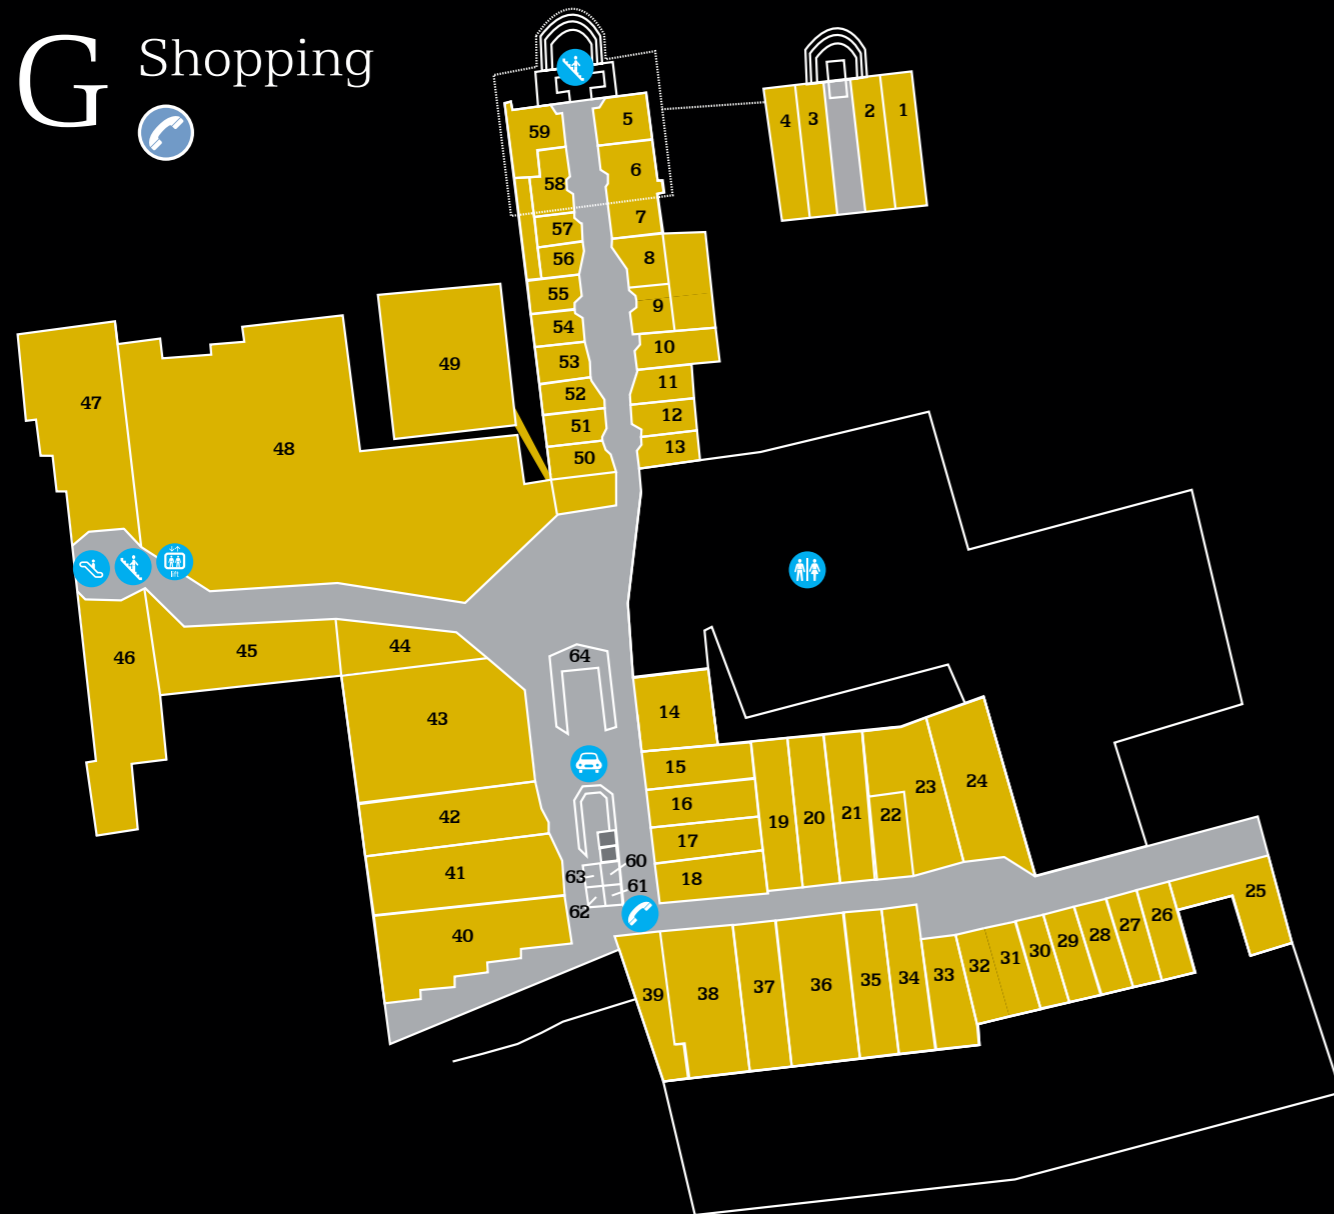

Grosvenor Shopping Centre

SHOPPING IN THE HEART OF CHESTER

1 Car park
P

G Shopping

Pepper Street Shopping

Store Guide

BOOKS/CARDS/GIFTS AND ENTERTAINMENT

Build-a-Bear	19
Card Factory	15
Clintons	38
Disney Store	42
HMV	36
The Works	35

CHILDREN'S CLOTHES

HGM	43
-----	----

COMMUNICATIONS

3 Store	29
Go Mobile	60
T-Mobile	27
Vodafone	26

CURRENCY EXCHANGE

Eurochange	13
------------	----

EAR TEST AND HEARING AIDS

Hidden Hearing	P1
----------------	----