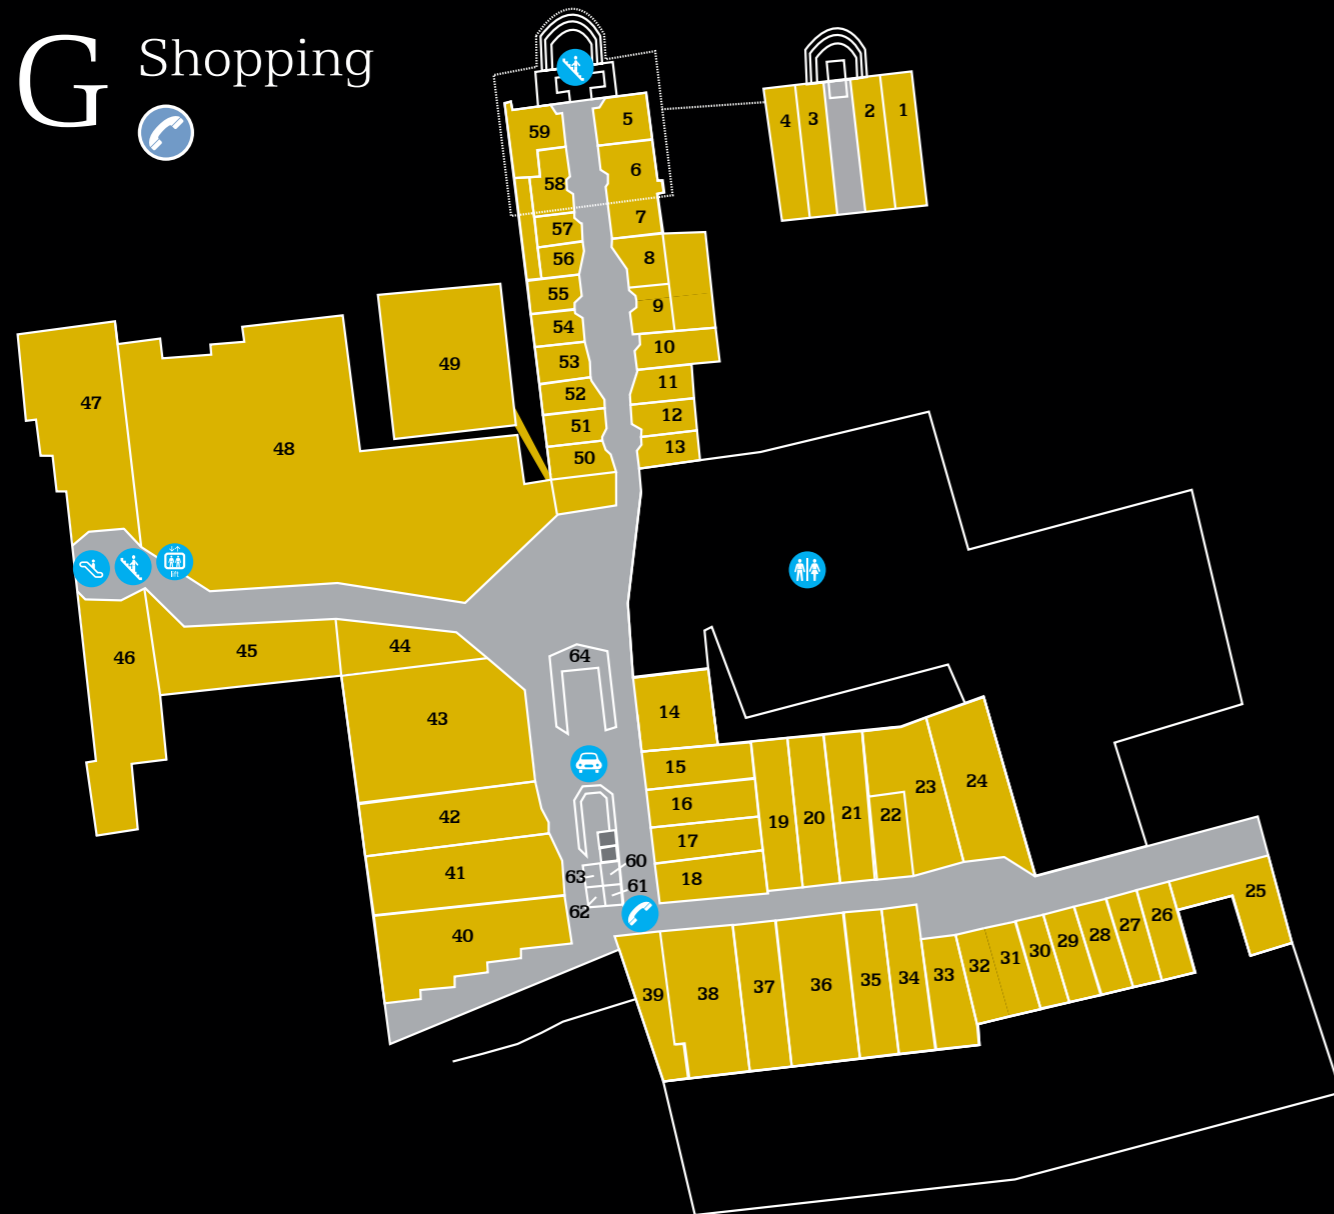

# Grosvenor Shopping Centre

SHOPPING IN THE HEART OF CHESTER

1 Car park  
P

G Shopping

Pepper Street Shopping

## Store Guide