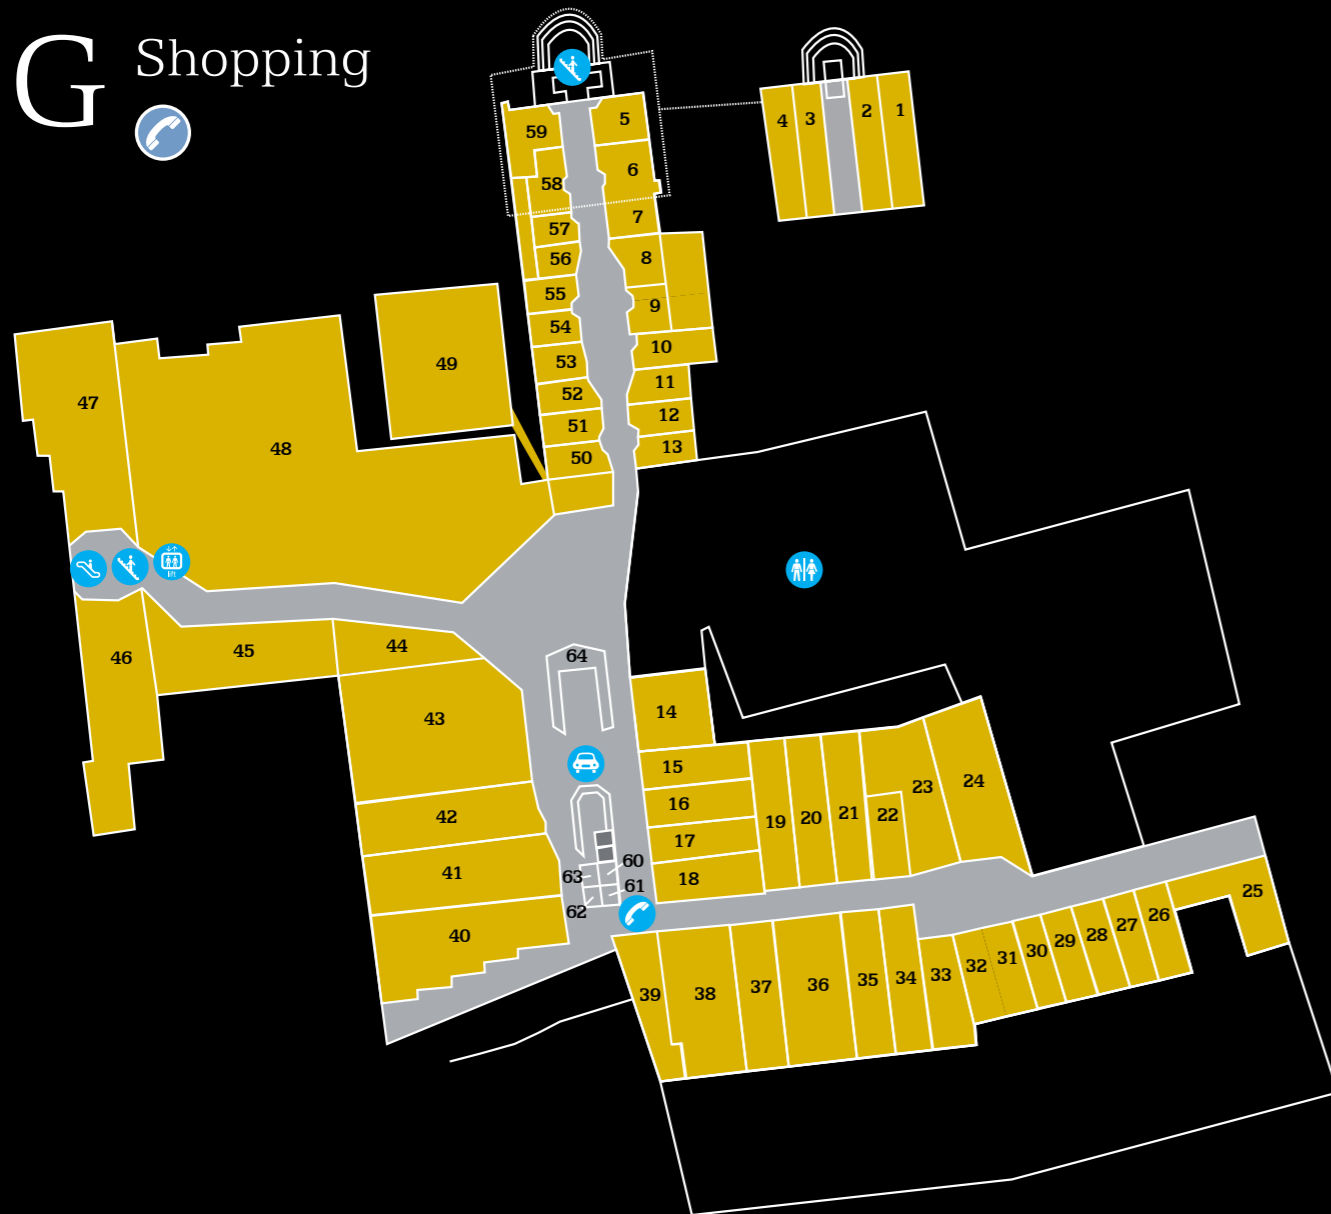

Grosvenor Shopping Centre

SHOPPING IN THE HEART OF CHESTER

1 Car park
P

G Shopping

Pepper Street Shopping

Store Guide

BOOKS/CARDS/GIFTS AND ENTERTAINMENT

Build-a-Bear	19
Card Factory	15
Disney Store	42
HMV	36
The Works	35

CHILDREN'S CLOTHES

H&M	43
TK Maxx	48

COMMUNICATIONS/COMPUTERS

3 Store	29
Go Mobile	60
Vodafone	26
Western Computers	17

CURRENCY EXCHANGE

Eurochange	13
------------	----

EAR TEST AND HEARING AIDS

Hidden Hearing	P1
----------------	----

RESTAURANTS/CAFÉS

Cornerstore Coffee	44
Costa Coffee	14
Muffin Break	31/32
Piccolino	P10

JEWELLERS

Boodles	25
Cheshires	55
Chique	50
Chisholm Hunter	18
Jewellery By Design	56
Kayes	58
Timepiece	22
Warren James	16