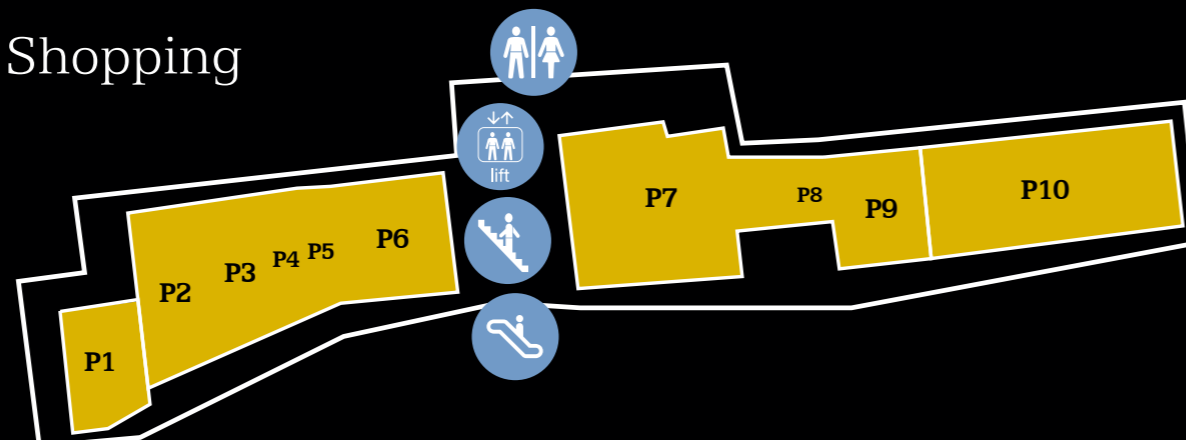

Grosvenor Shopping Centre

SHOPPING IN THE HEART OF CHESTER

1 Car park
P

G Shopping

Pepper Street Shopping

Store Guide

BOOKS/CARDS/GIFTS AND ENTERTAINMENT

Build-a-Bear	19
Card Factory	15
Disney Store	42
HMV	36
The Works	35